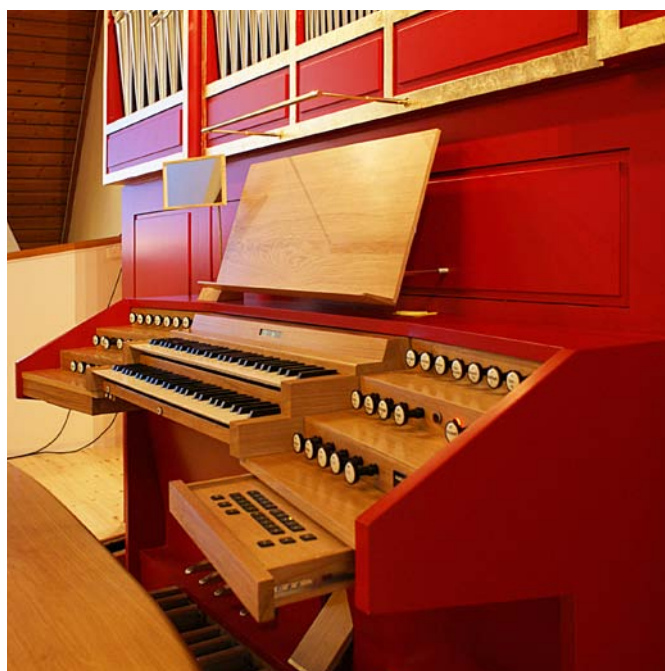

HAMMERFEST CHURCH · NORWAY

I. Manual

Principal 16'
Oktav 8'
Viola 8'
Rørfløjte 8'
Flûte harmonique 8'
Oktav 4'
Fløjte 4'
Kvint 2 2/3'
Oktav 2'
Mixture IV
Trompet 8'

II. Manual

Gedakt 8'
Gamba 8'
Vox Celeste 8'
Fløjte 4'
Fløjte 2'
Cornet II
Vox Humana 8'
Obo 8'
Tremulant

Pedal

Principal 16' (Transm.)
Subass 16'
Oktav 8'
Bordun 8'
Oktav 4'
Basun 16'
Trompet 8' (Transm.)

The organ is installed on the gallery in 3 divisions: In the front the Great and Pedal organ on a shared windchest, with Principal 16' and Trompet 8' transmitted to the Pedal. Behind a separate Pedal division, and to the back the Swell organ, behind Principal 16' front pipes. The manual divisions have wedge shaped bellows, the pedal division a built-in regulator bellow.

Height: 5,5 m (Principal 16' 7,4 m) Width: 3,4 m Depth: 6,4 m incl. console
Manual range: C – g'''

Pedal range: C – f'

Couplers: I+II, P+I, P+II

Tremulants: SV

Key action: Mechanical

Stop action: Electrical

Combinations: 4 x 2.000

Stops: 30+2 transmissions